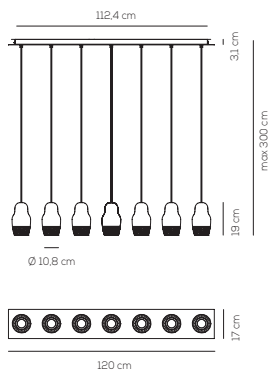

**SP FEDOR 7**

Design by Dima Loginoff

Collection consisting of recessed downlight and suspended lamps. Available in several colours and sizes. LED light source with GU10 fitting.

Typology: SUSPENDED LAMP

**Ratings**

- GU10
- Downlight
- Surface installation over holes
- Supply voltage ~220-240V
- Switch mode: on-off
- Aluminum/glass shade

**SP FEDOR 7**

kg 11 m³ 0.25

Product code composition

FEDORA

Type	Article	Colours	Finish	Source
SP	FEDOR 7	BC white + glass RO rose gold + glass BR bronze + glass CR chrome + glass	BC white varnished metal	GU1 GU10 LED 7 x Max 5,5W only LED bulbs

CR  
Chrome

CUSTOMER \_\_\_\_\_ NOTES \_\_\_\_\_

SPFEDOR7\_\_BCGU1

\_\_\_\_\_

Luminous flux (lm) and efficacy (lm/W) for all built-in LED luminaires is estimated based on nominal ratings of the LED sources. Technical data could be subject to alteration without notice. Axo Light does not provide legal guarantee for the accuracy of this data sheet.